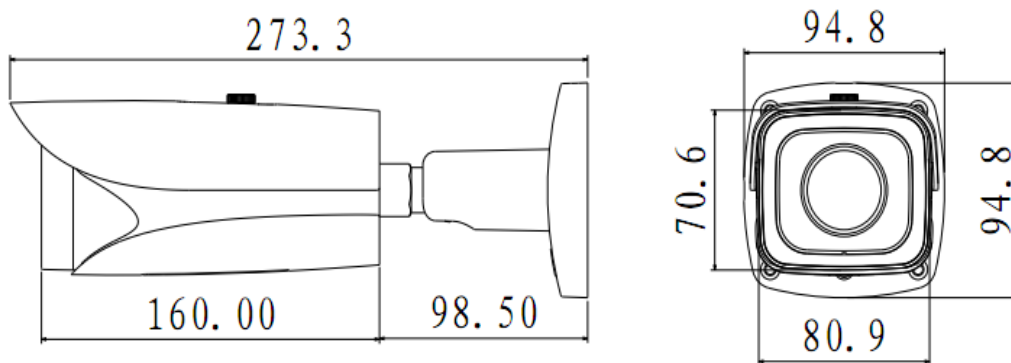

## Technical Specifications

Model	DH-IPC-HFW8301EP-Z		DH-IPC-HFW8301EN-Z
<b>Camera</b>			
Image Sensor	1/3" 3Megapixel Aptina CMOS		
Effective Pixels	2048(H)x1536(V)		
Scanning System	Progressive		
Electronic Shutter Speed	Auto/Manual, 1/3~1/10000s	Auto/Manual, 1/4~1/10000s	
Min. Illumination	0. 01Lux/F1.4( Color), 0Lux/F1.4(IR on)		
S/N Ratio	More than 50dB		
Video Output	1 port		
<b>Camera Features</b>			
Max. IR LEDs Length	30m		
Day/Night	Auto(ICR)/Color/B/W		
Backlight Compensation	BLC / HLC / WDR(120dB)		
White Balance	Auto/Manual		
Gain Control	Auto/Manual		
Noise Reduction	3D		
Privacy Masking	Up to 4 areas		
<b>Lens</b>			
Focal Length	3 -9mm motorized		
Max Aperture	F1.4		
Focus Control	Auto		
Angle of View	H: 86.5°(Wide)~28.6°(Tele)		
Lens Type	Motorized /Auto Iris(DC)		
Mount Type	Board-in Type		
<b>Video</b>			
Compression	H.264/MJPEG		
Resolution	3M(2048×1536)/1080P(1920×1080)/720P(1280×720) /D1(704×576) /CIF(352×288)		
Frame Rate	Main Stream	3M/1080P (1~25/30fps)	
	Sub Stream	D1/CIF(1 ~ 25/30fps)	
	Third Stream	1080P/720P/D1(1 ~ 25/30fps)	
Bit Rate	H.264: 48K ~ 8192Kbps		
<b>Audio</b>			
Compression	G.711a / G.711u/ PCM		
Interface	1/1 channel In/Out		
<b>Smart Function</b>			
Smart detection	Tripwire		
	Intrusion		
	Scene change		
	Missing/Abandoned		
	Audio detect		

## DH-IPC-HFW8301E-Z

	Face detect
<b>Network</b>	
Ethernet	RJ-45 (10/100/1000Base-T)
Wi-Fi	N/A
Protocol	IPv4/IPv6, HTTP, HTTPS, SSL, TCP/IP, UDP, UPnP, ICMP, IGMP, SNMP, RTSP, RTP, SMTP, NTP, DHCP, DNS, PPPOE, DDNS, FTP, IP Filter, QoS, Bonjour
ONVIF	ONVIF,PSIA,CGI
Max. User Access	20 users
Smart Phone	iPhone, iPad, Android, Windows Phone
<b>Auxiliary Interface</b>	
Memory Slot	Micro SD, Max 64GB
Alarm	1/1 channel In/Out
<b>General</b>	
Power Supply	DC12V(AC24V optional), PoE (802.3af)
Power Consumption	<14.5W
Working Environment	-30°C~+60°C, Less than 95% RH
Ingress Protection	IP66
Dimensions	273.3mm × 94.8mm× 94.8mm
Weight	1.3kg

## Dimensions (mm)